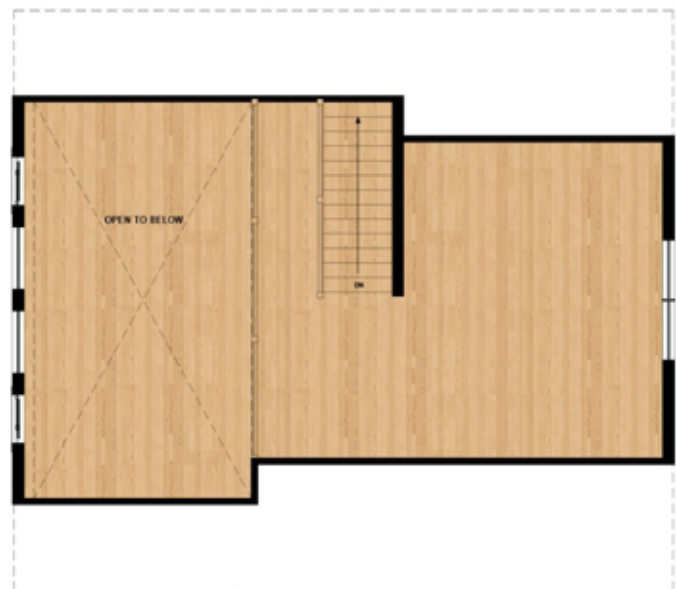

Lunenburg

Cape Cod

WIDTH	28	LENGTH	32
BEDS	01	BATHS	01
SQ.FT. 896/314			

DESCRIPTION

There's a lovely simplicity to the Lunenburg, with its symmetrical exterior and light and bright interior. Enjoy the great sense of flow from the kitchen and its central island with sink, through to the dining room with french doors and the immense living room that opens up to the floor above. The large main floor bedroom has an ensuite that can be accessed by all. Finish the upstairs at your own pace as a handy office area or family lounge.